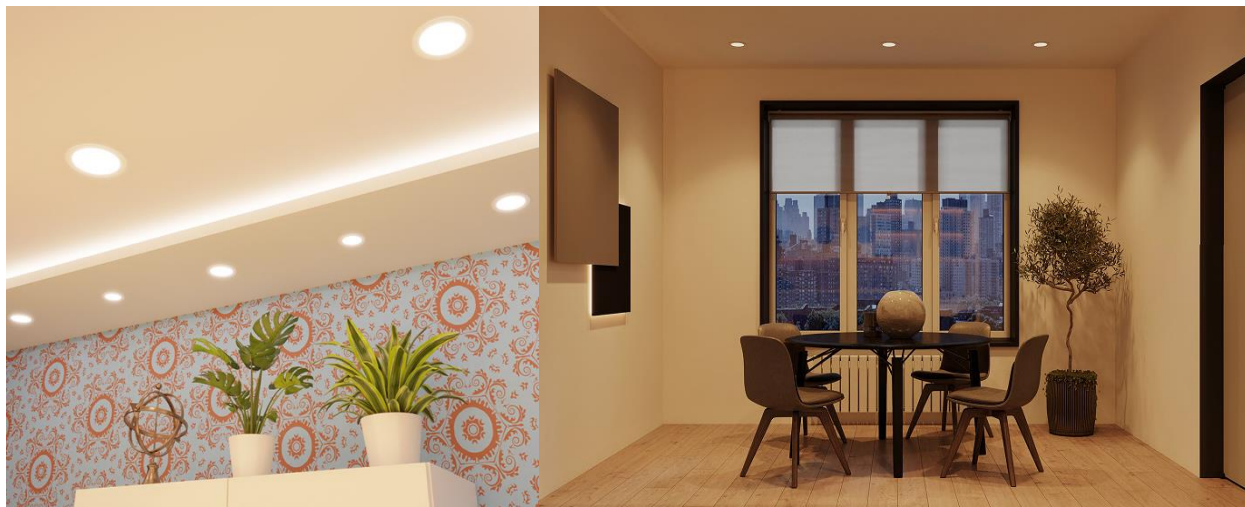

Рекомендуемое применение

- Гостиные
- Спальни
- Детские
- Коридоры

gauss

Даунлайты Gauss Smart Light

Примеры режимов

A modern living room interior featuring a grey sofa with two patterned cushions. The wall is white brick, decorated with two framed pictures: a circular one on the left and a rectangular one on the right. A glowing yellow lamp is on the right side of the sofa. A wooden plant stand is visible on the left.